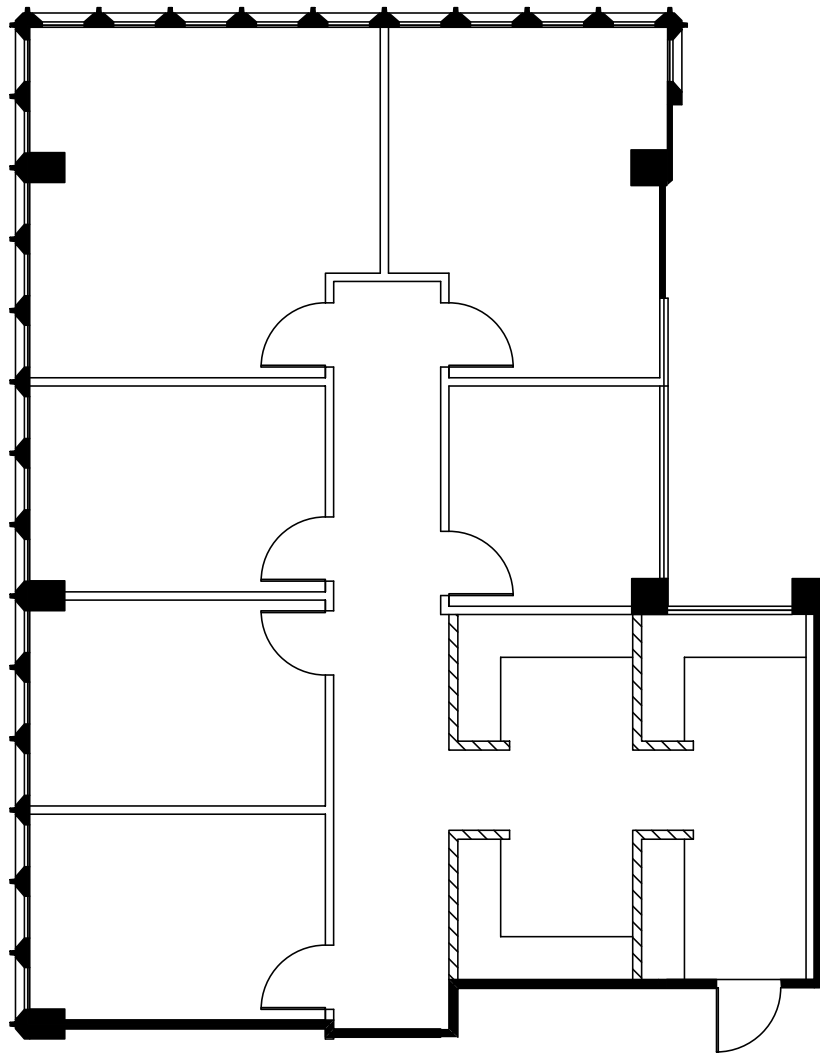

# 230

PEACHTREE

SUITE 1240 | 1,761 RSF

key plan