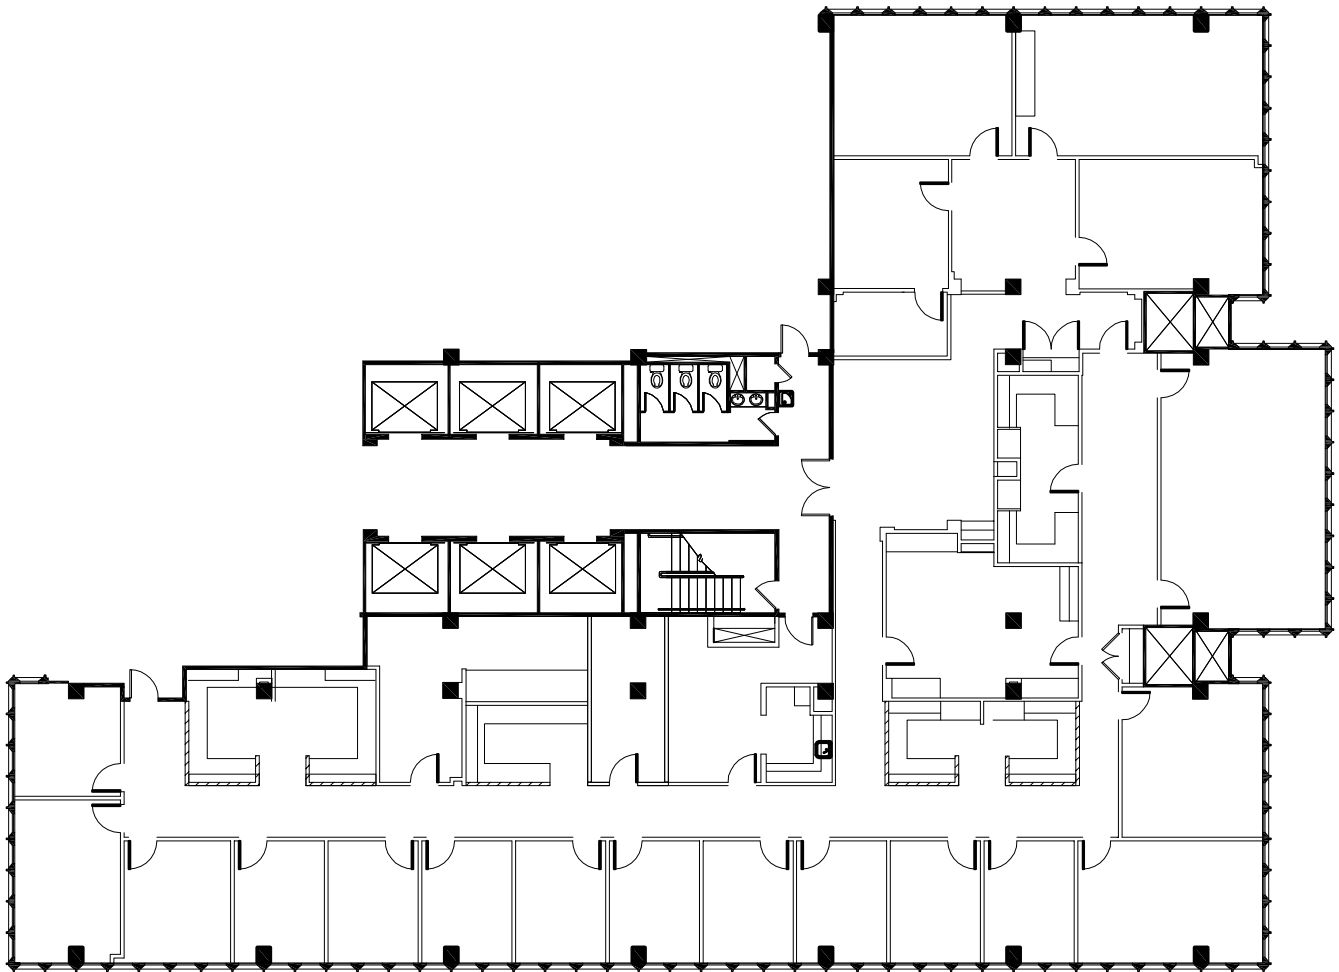

230

PEACHTREE

SUITE 1800 | 9,091 RSF

key plan