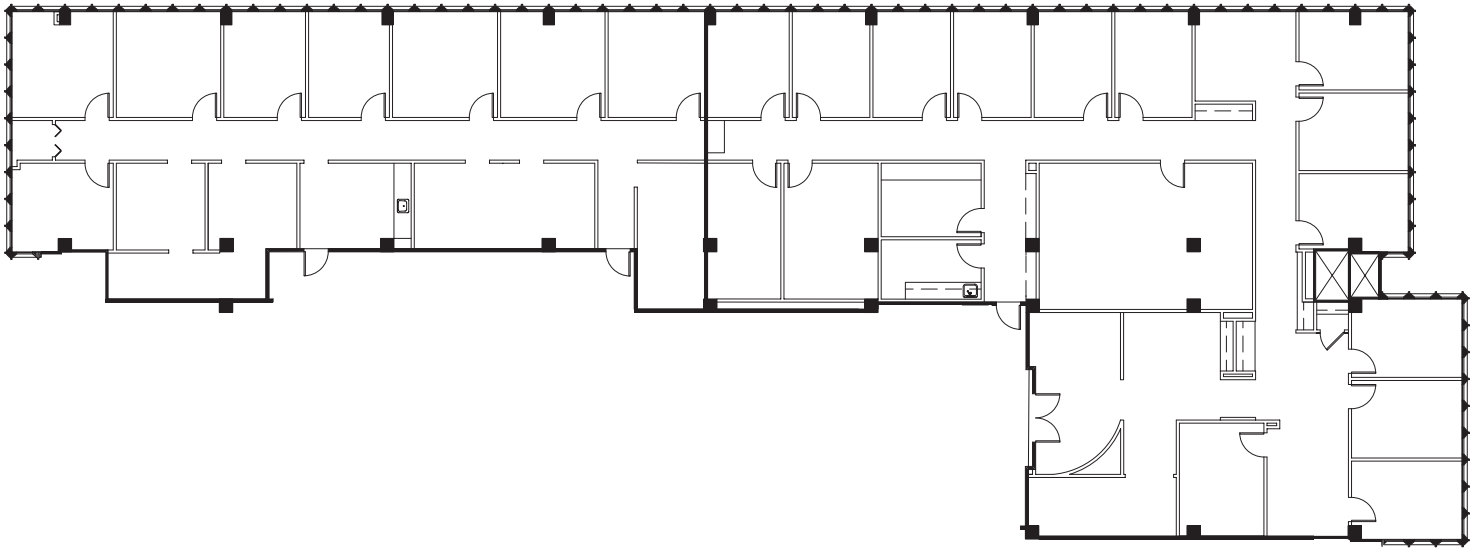

230

PEACHTREE

SUITE 1900 | 8,734 RSF

key plan