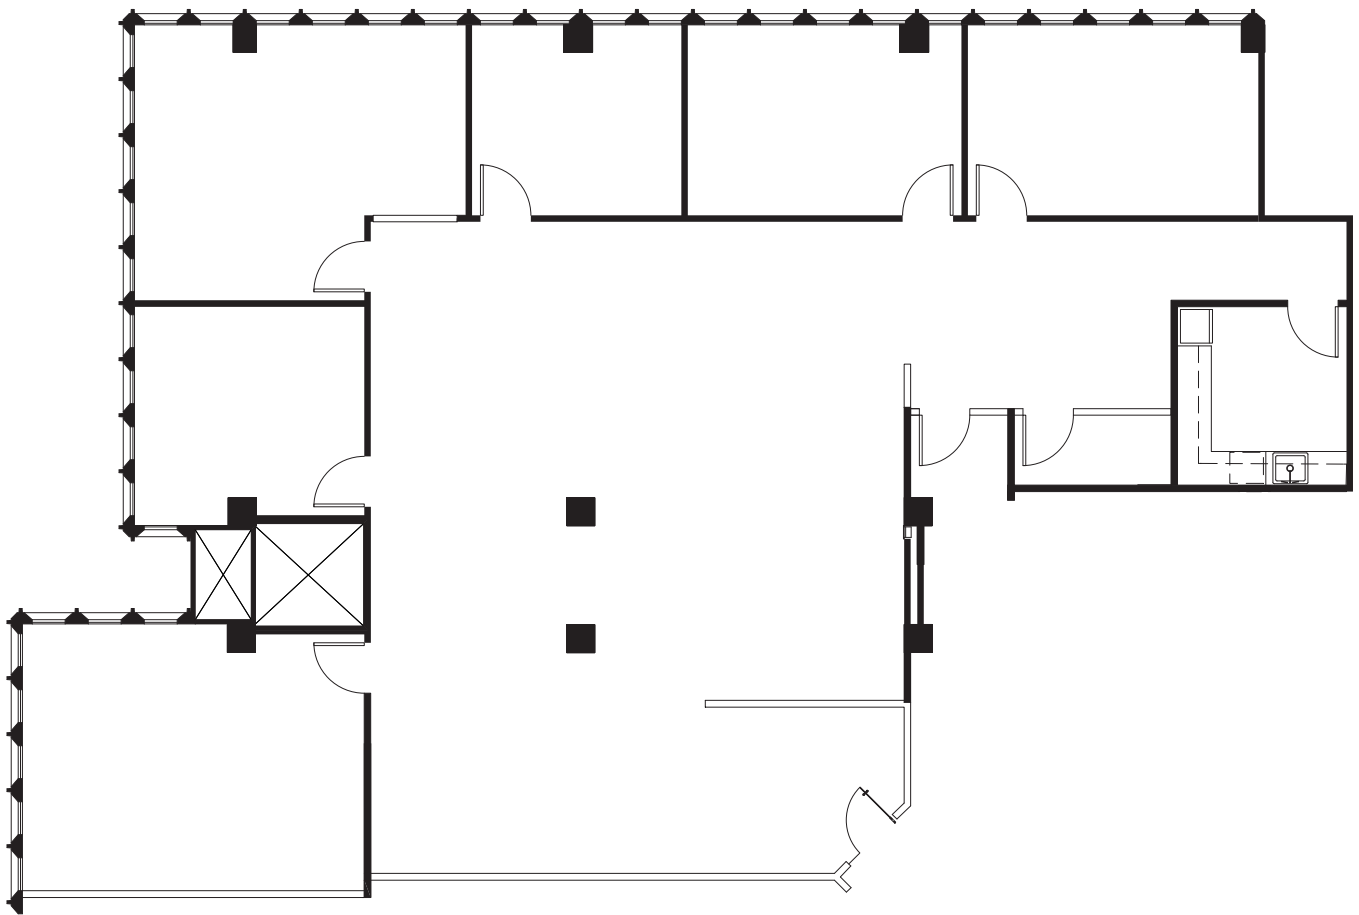

230

PEACHTREE

SUITE 2220 | 3,759 RSF

key plan