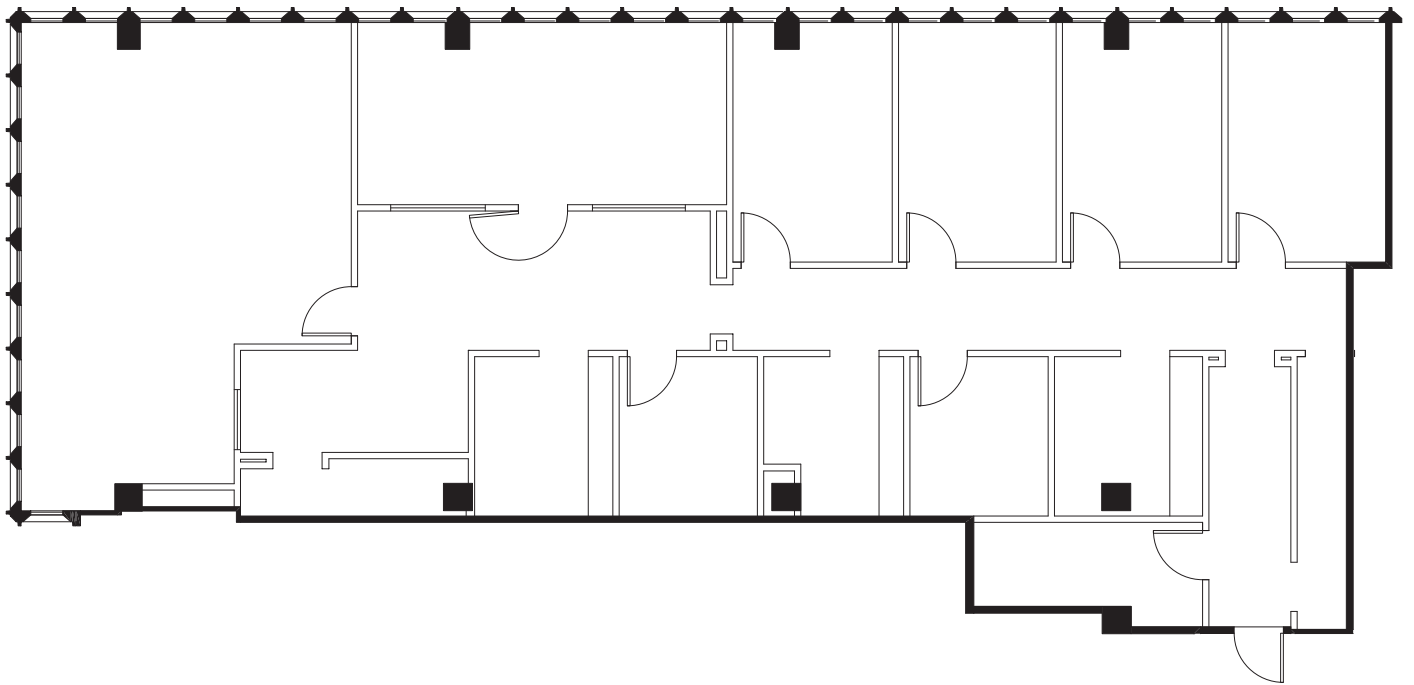

# 230

PEACHTREE

SUITE 2560 | 3,131 RSF

key plan