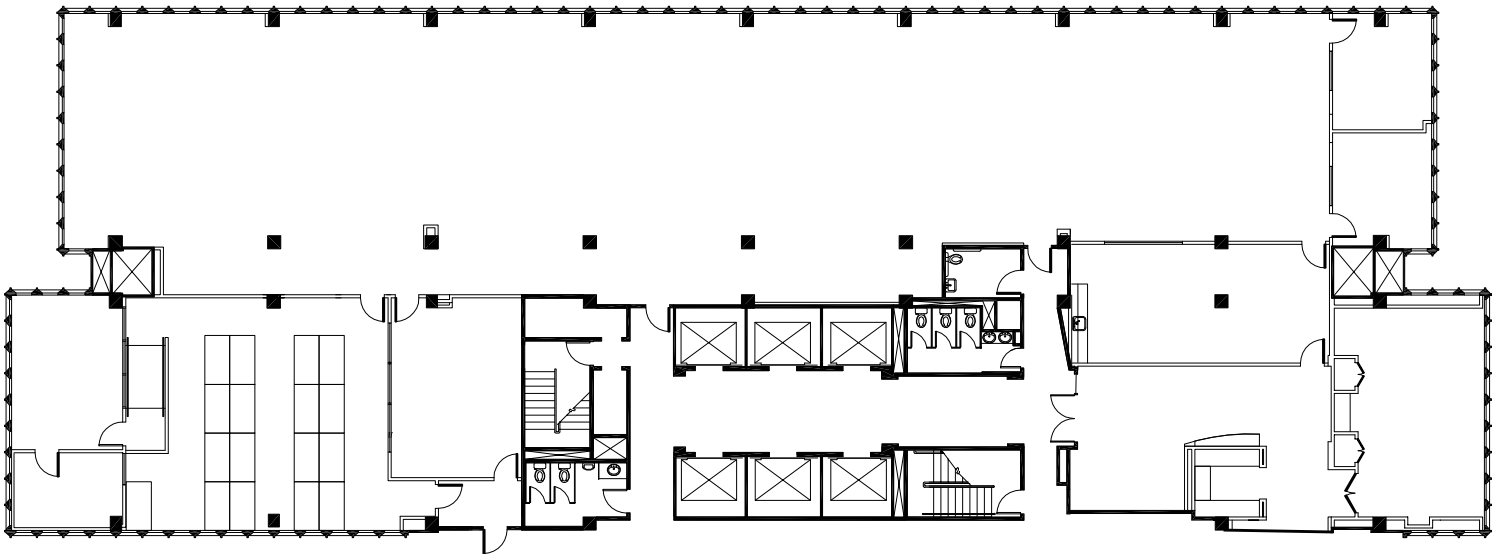

# 230

PEACHTREE

SUITE 1700 | 11,480 RSF

key plan