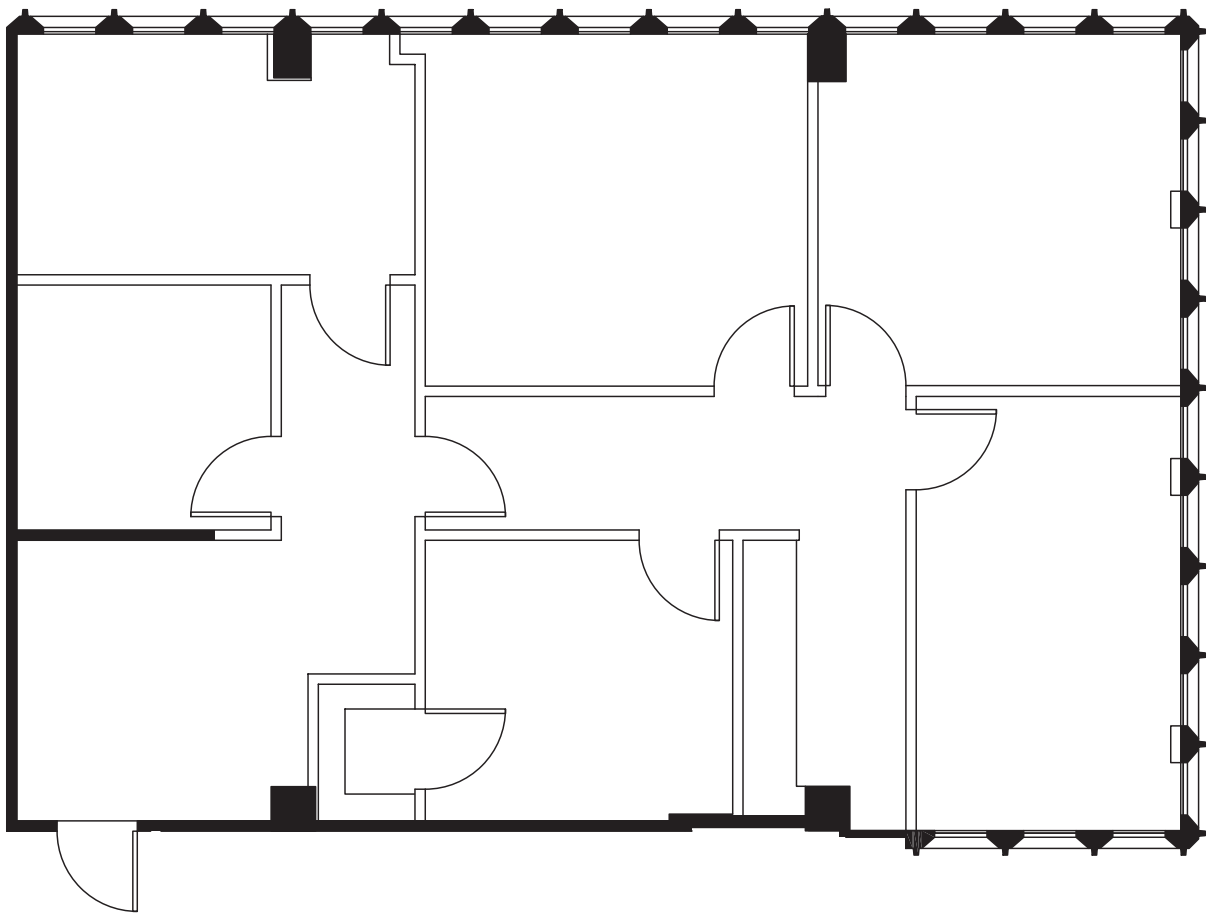

# 230

PEACHTREE

SUITE 1985 | 1,538 RSF

key plan